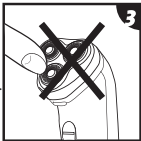

# Safety Information

- Keep the shaver clean at all times.
- Do NOT immerse the shaver in water or any other liquid (Picture 1).
- Do NOT place the shaver in direct sunlight or near heat or fire (Picture 2).
- Do NOT allow the net-blade to come in contact with sharp or hard objects, including fingernails. It is extremely thin and could become damaged and harm your skin (Picture 3).
- If the shaver or cord becomes damaged in any way, take it to a service repair center. Do NOT attempt to repair the shaver yourself. Electric shock may occur.