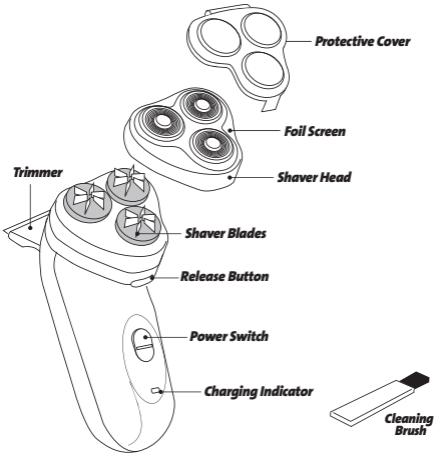

Parts Identification