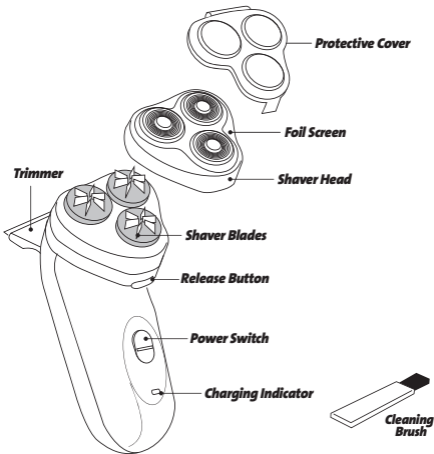

Parts Identification