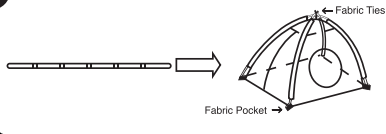

ASSEMBLY

Note: Setup requires adult supervision.

1