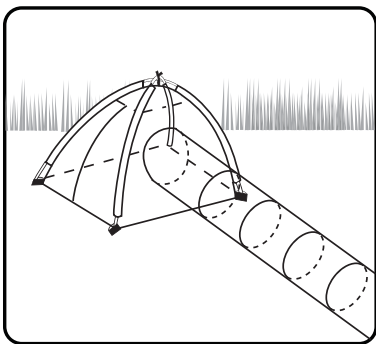

GETTING STARTED

1. 1 Ensure there is enough space for tent setup. Place indoors or outdoors.
2. 2 Be creative and enjoy your new play tent.

SAFETY WARNINGS - PLEASE READ BEFORE USING PRODUCT

OFFICIAL LICENSED PRODUCT

NON-TOXIC MATERIAL—CONFORMS TO ASTM F963.

WARNING:
CHOKING HAZARD—Small parts.
Not for use by children
Adult Supervision Required.