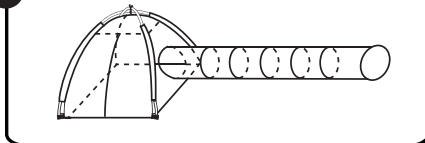

ADVENTURE PLAY TENT

Instructions

AGES
4+

CONTENTS

1. ADVENTURE DOME TENT

2. ADVENTURE TUNNEL TUBE

3. (2) TENT SUPPORT POLES

ASSEMBLY

Note: Setup requires adult supervision.

1

2

GETTING STARTED

1. 1 Ensure there is enough space for tent setup. Place indoors or outdoors.
2. 2 Be creative and enjoy your new play tent.

SAFETY WARNINGS - PLEASE READ BEFORE USING PRODUCT

OFFICIAL LICENSED PRODUCT

NON-TOXIC MATERIAL—CONFORMS TO ASTM F963.

WARNING:
CHOKING HAZARD—Small parts.
Not for use by children
Adult Supervision Required.